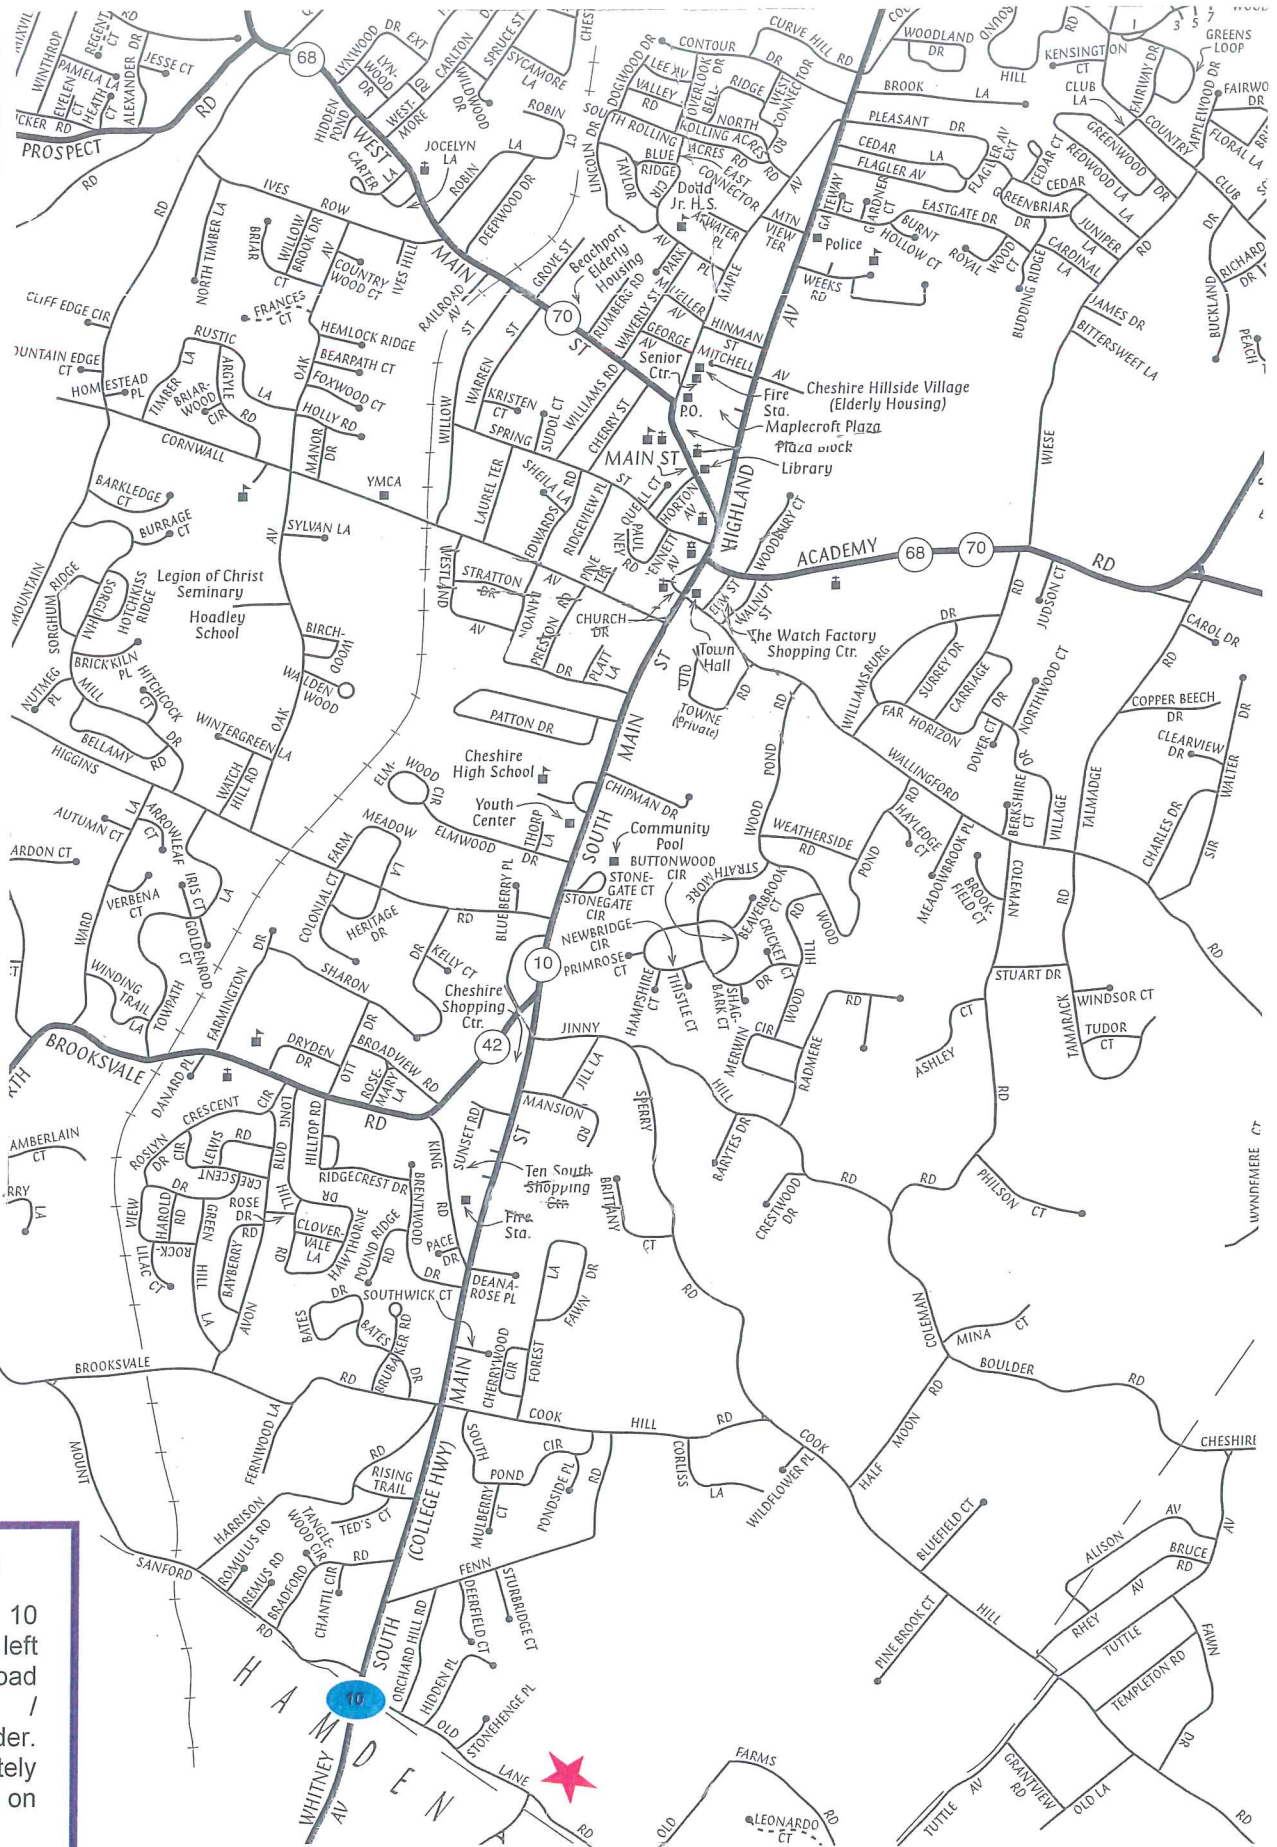

# DEDOMINICIS PROPERTY

## Directions

Take Route 10 South. Take left onto Old Lane Road at Cheshire / Hamden border. Drive approximately .8 miles, park on street.  Trailhead and kiosk on north side of road.